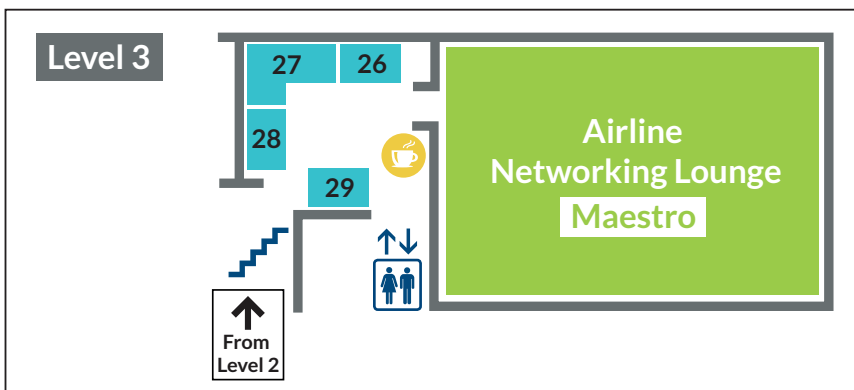

Level 1

Street & hotel entrance
Badge collection
Cloakroom

Level 2

- 1 Welcome & Meetings Desk
- 2 Tampere Lounge - Hosts 2022
- 3 Media Hub
- Coffee Points
- Internet & Charging Station
- Toilets

Event Floorplan